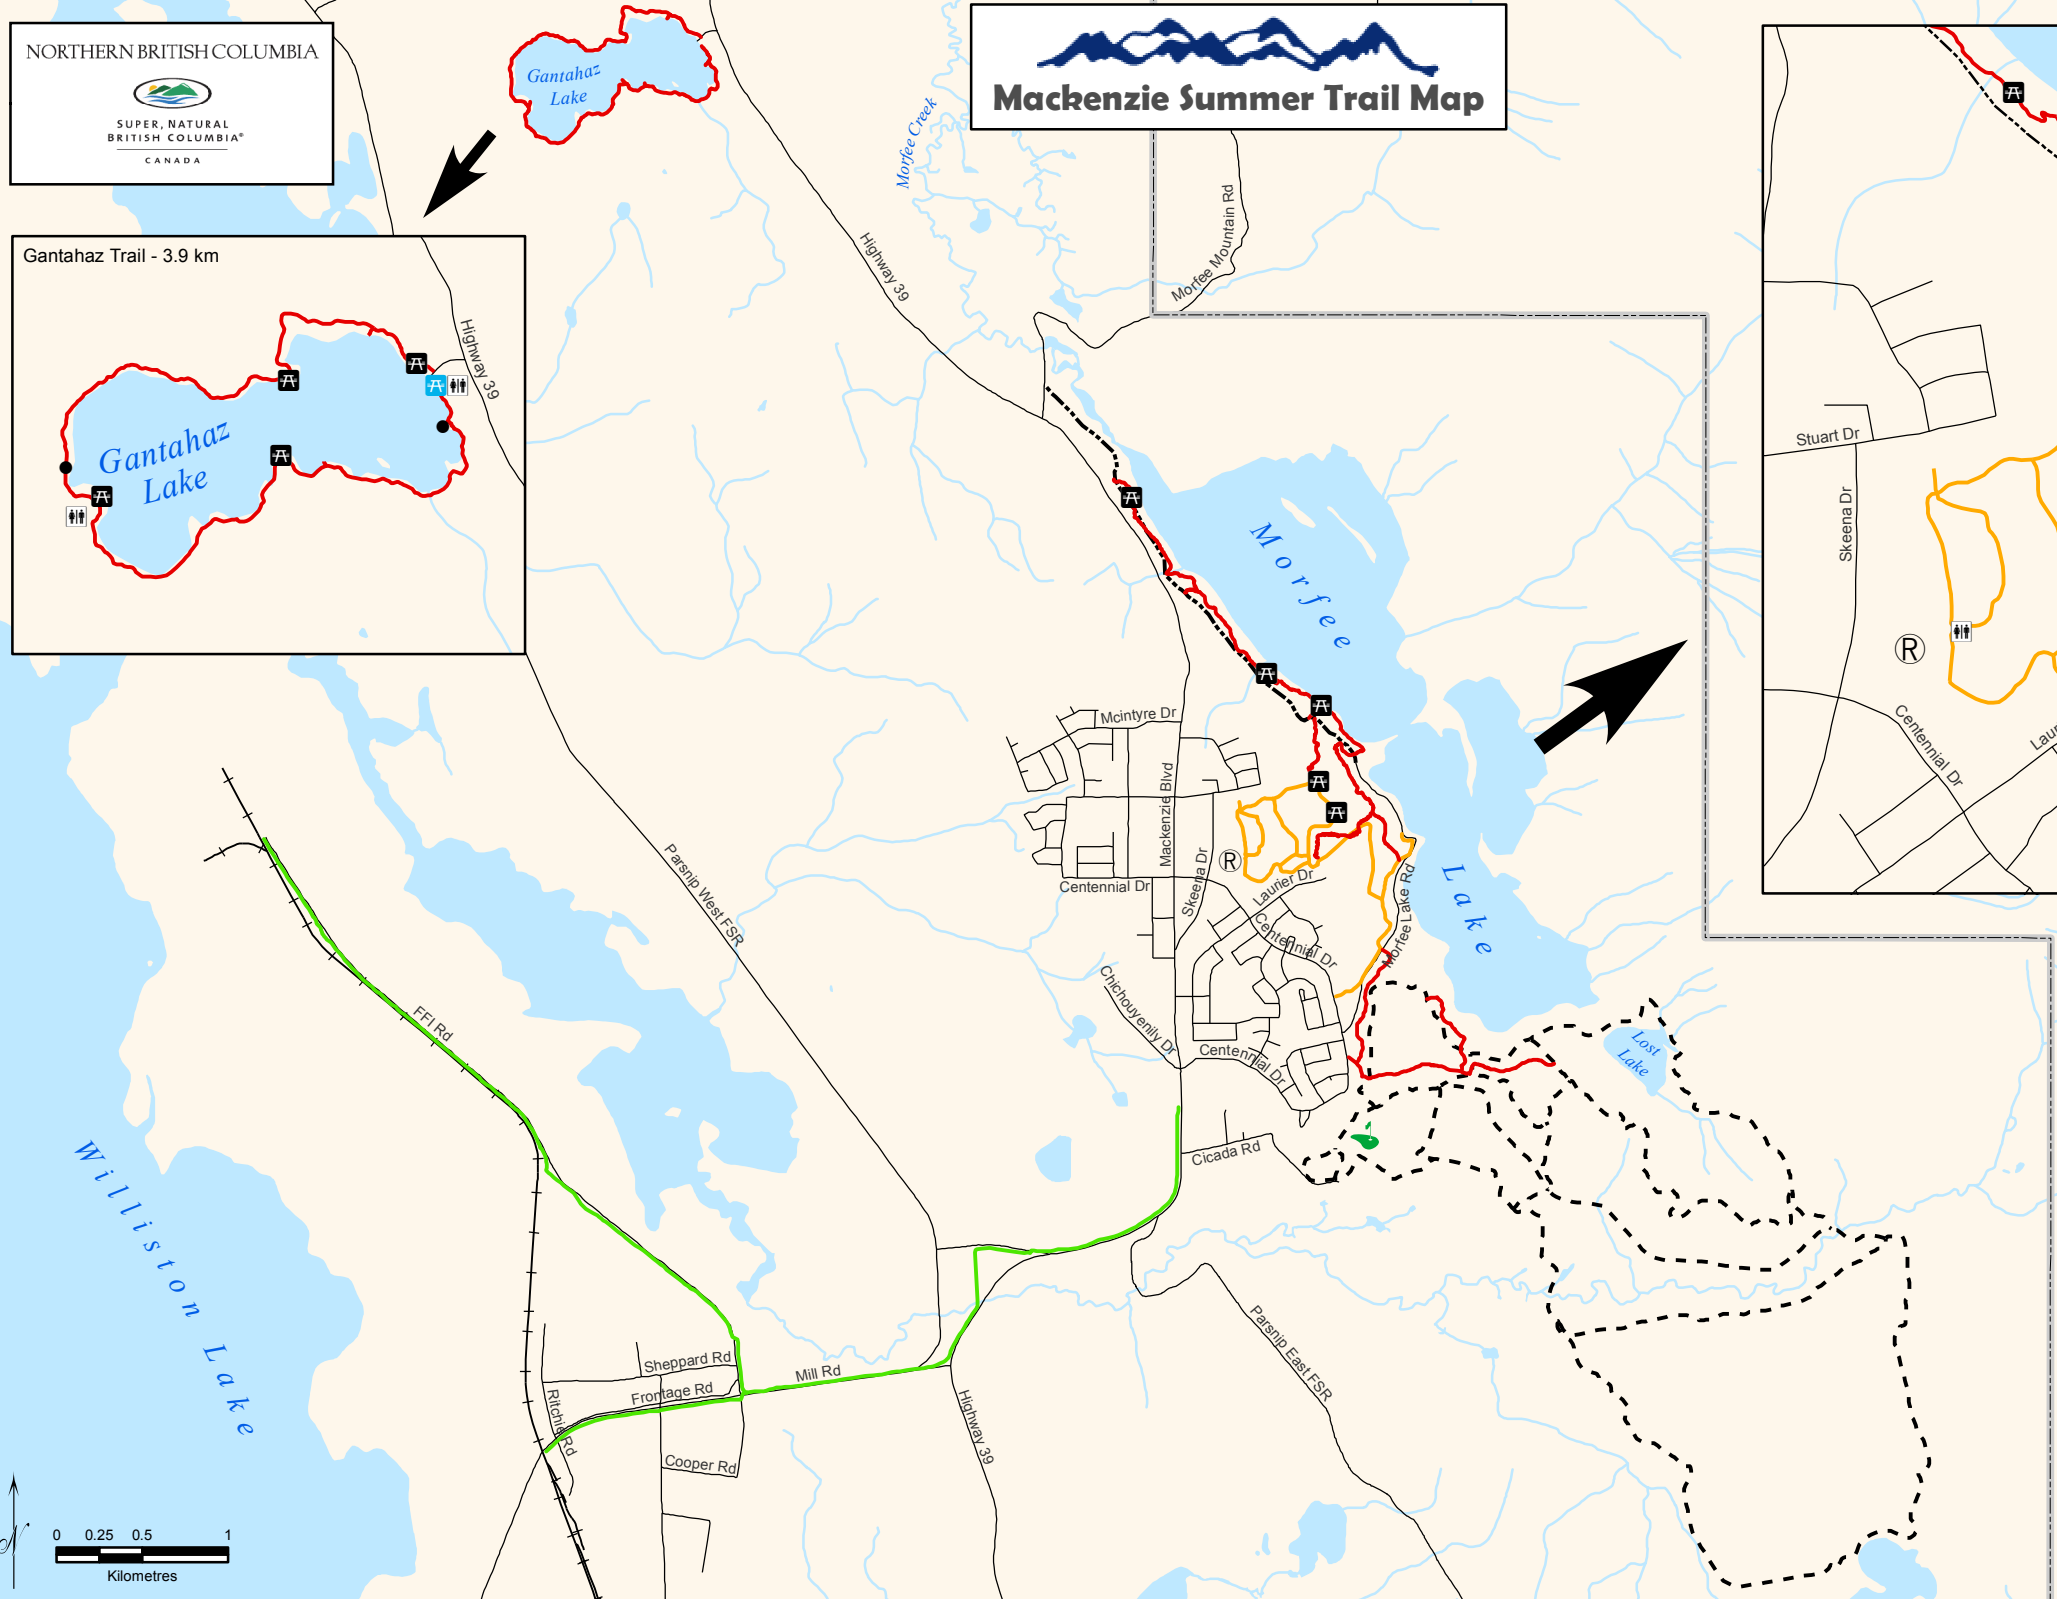

Mackenzie Summer Trail Map

Legend

-  Picnic Site (with table)
-  Picnic Site (with table, wheelchair accessible)
-  Bench
-  Toilet
-  Recreation Centre
-  Golf Course
-  Paved Path
-  Single Track, Walking & Mountainbiking
-  Double Track, Gravel Surface
-  Cross-Country Ski Trail
-  Snowmobile Trail
-  Road
-  Railway
-  District of Mackenzie

Mackenzie Winter Trail Map

Legend

-  Cabin
-  Recreation Centre
-  Ski Hill
-  Golf Course
-  Parking
-  Snowmobile Bridge
-  Snowmobile Trails
-  Backcountry Snowmobile Trails
-  Shared Trails

CROSS-COUNTRY SKI TRAILS

-  Beginner
-  Intermediate
-  Expert

-  Road
-  Railway
-  District of Mackenzie